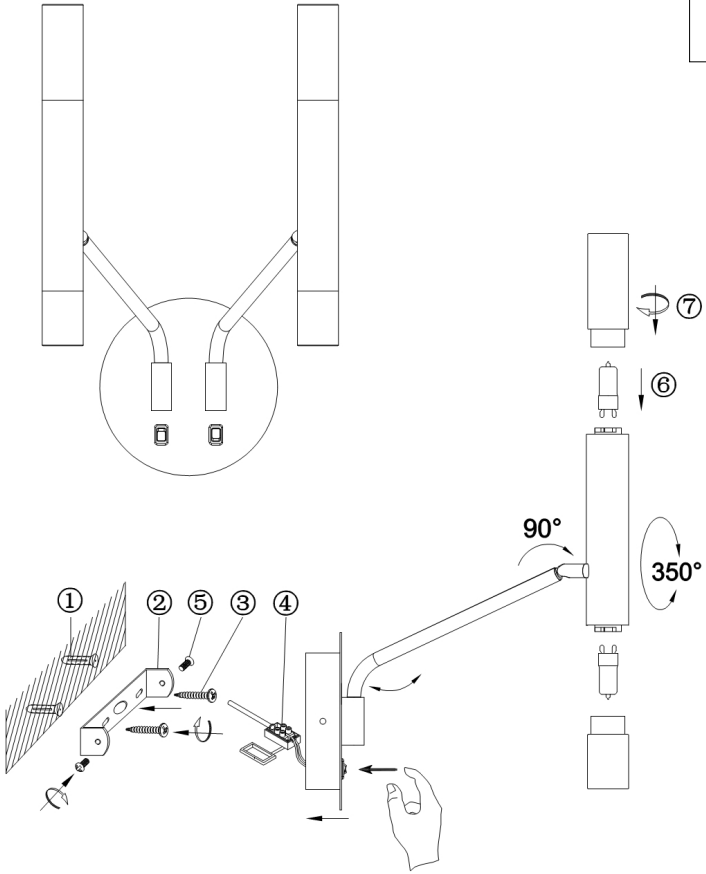

Instruction

Collection: MODERN
Series: VIGO
Model: MOD620WL-04B
Wall

4 x G9 (25W)

MAYTONI
DECORATIVE LIGHTING
www.maytoni.de