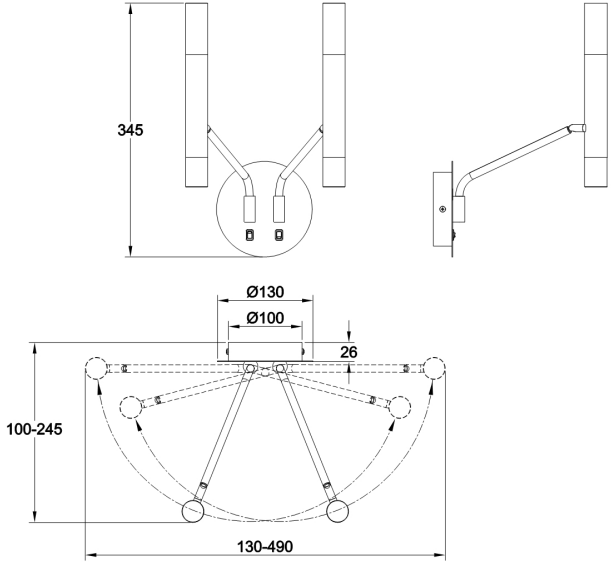

Instruction

Collection: MODERN
Series: VIGO
Model: MOD620WL-04B
Wall

4 x G9 (25W)

MAYTONI
DECORATIVE LIGHTING
www.maytoni.de